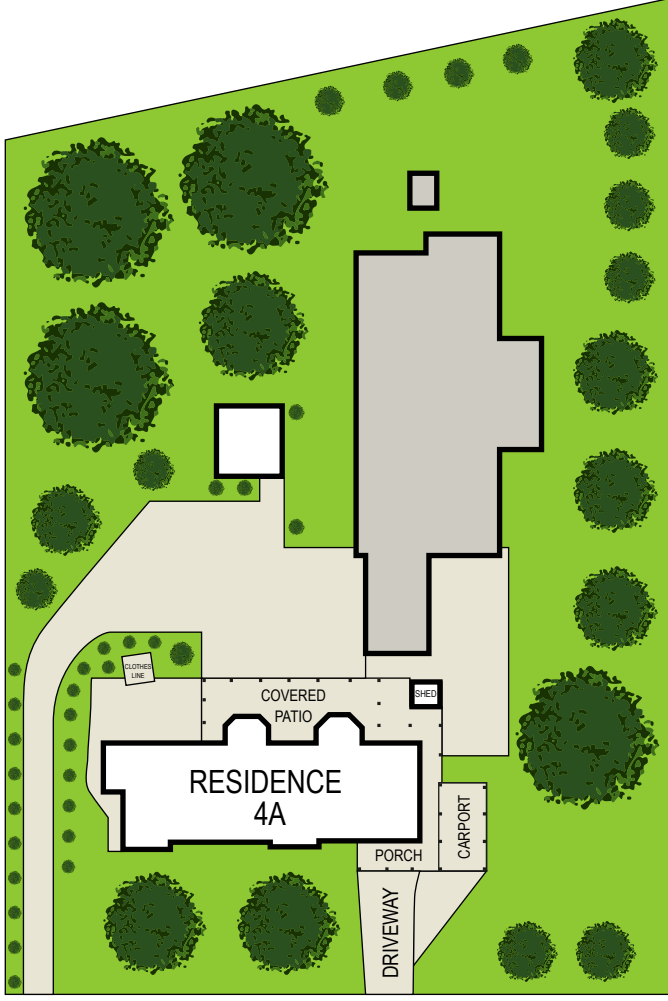

FLOOR PLAN

SITE PLAN

Scale in metres. Indicative only. Dimensions are approximate. All information contained herein is gathered from sources we believe to be reliable. However we cannot guarantee its accuracy and interested persons should rely on their own enquiries

APPROX. TOTAL FLOOR AREA : 433.4 M²